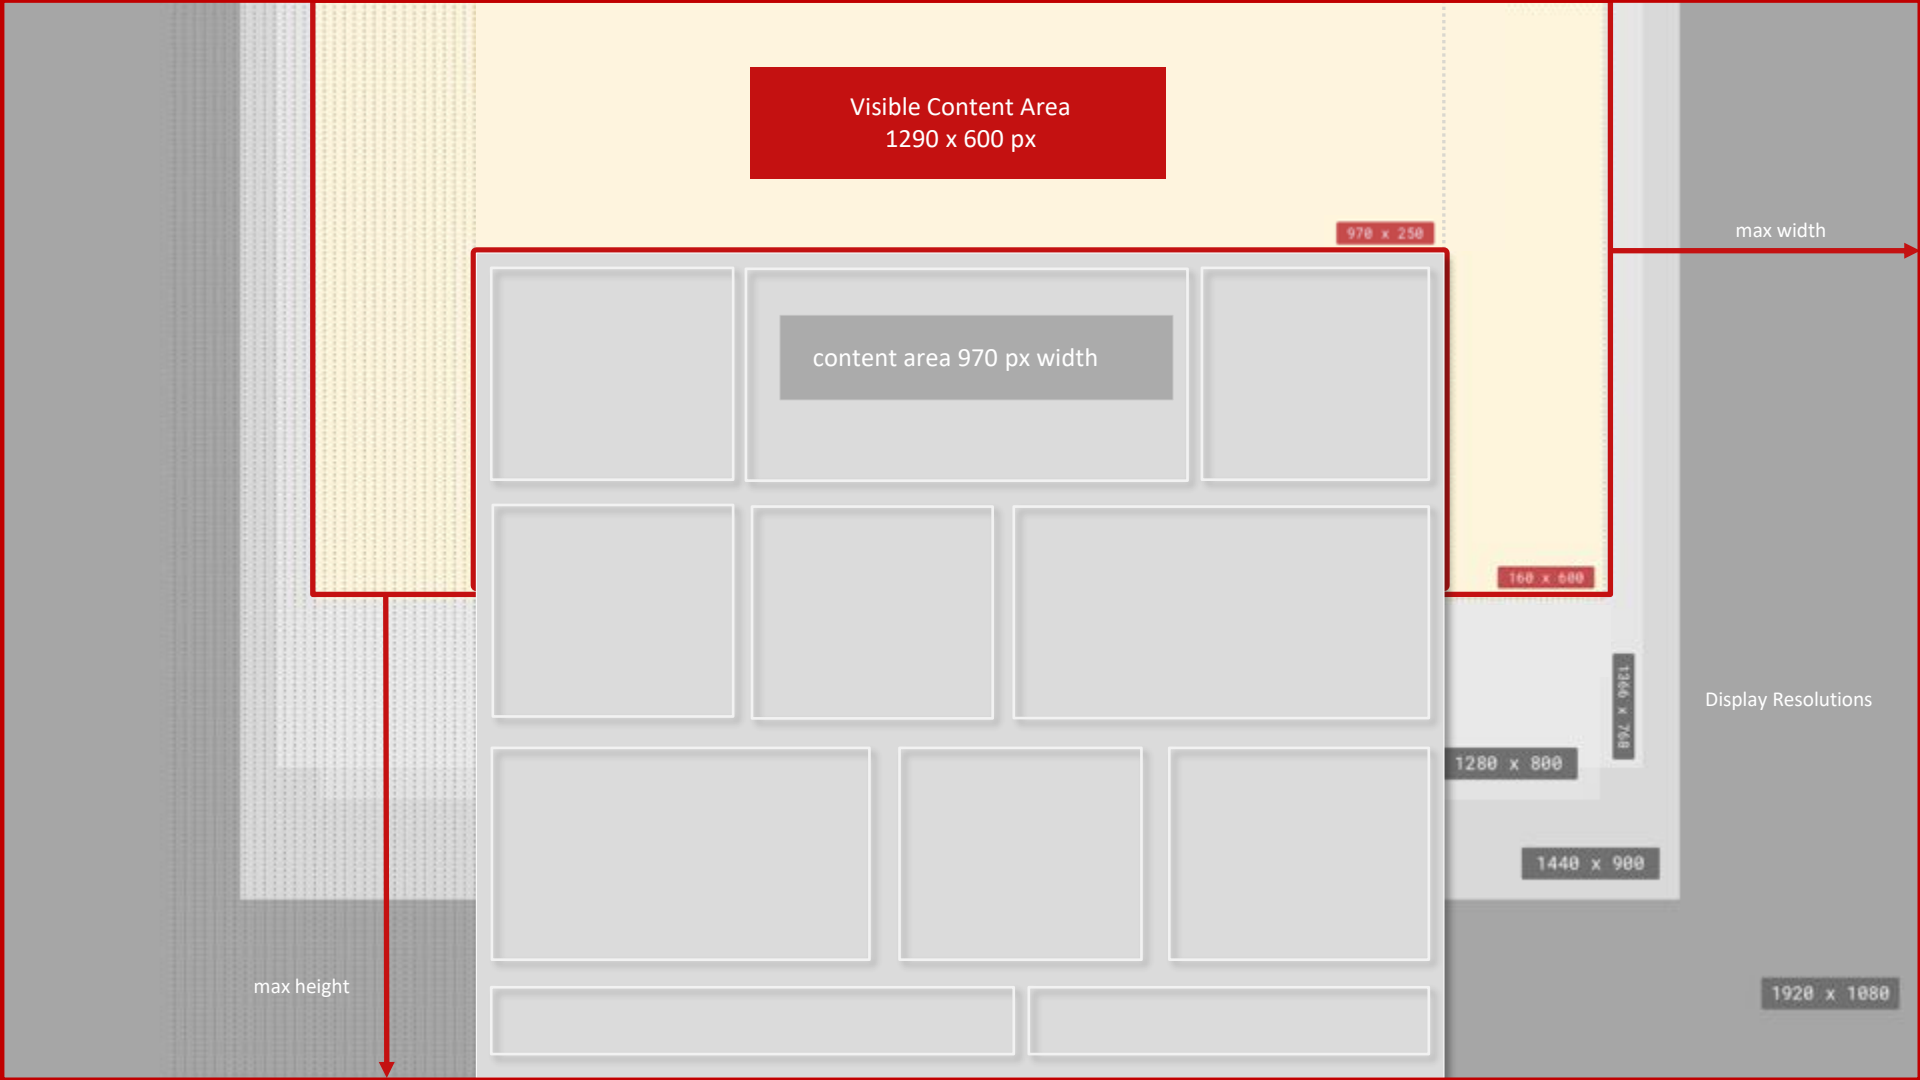

Technical Specifications Full HD Fireplace

 **fotocommunity**

ein Unternehmen der WEKA GROUP

Technical Specifications Fireplace

fotocommunity Fireplace

Max. file size	1.920 x 1.080 px (Full HD)
Size content area (visible)*	1.290 x 600 px
Format	JPG / PNG / GIF
File weight	max. 200kb
Background color	yes, clickable
Sticky	yes
numbers of files to be delivered	one image file
3rd-Party-Redirect	no (only physical!)

Visible Content Area
1290 x 600 px

970 x 250

content area 970 px width

160 x 600

max width

max height

1360 x 768

Display Resolutions

1280 x 800

1440 x 900

1920 x 1080

Please note:
When scrolling on the page the content area moves over the upper area of the Fireplaces so that it can no longer be seen (but the right side!)

To keep all relevant informations visible at all times, the right side (160x600 px) should contain all relevant informations too (text, logo, cta-button).

max width

max height

1280 x 800

1440 x 900

1360 x 768

1920 x 1080

Display Resolutions

Fotos einfach
besser machen.