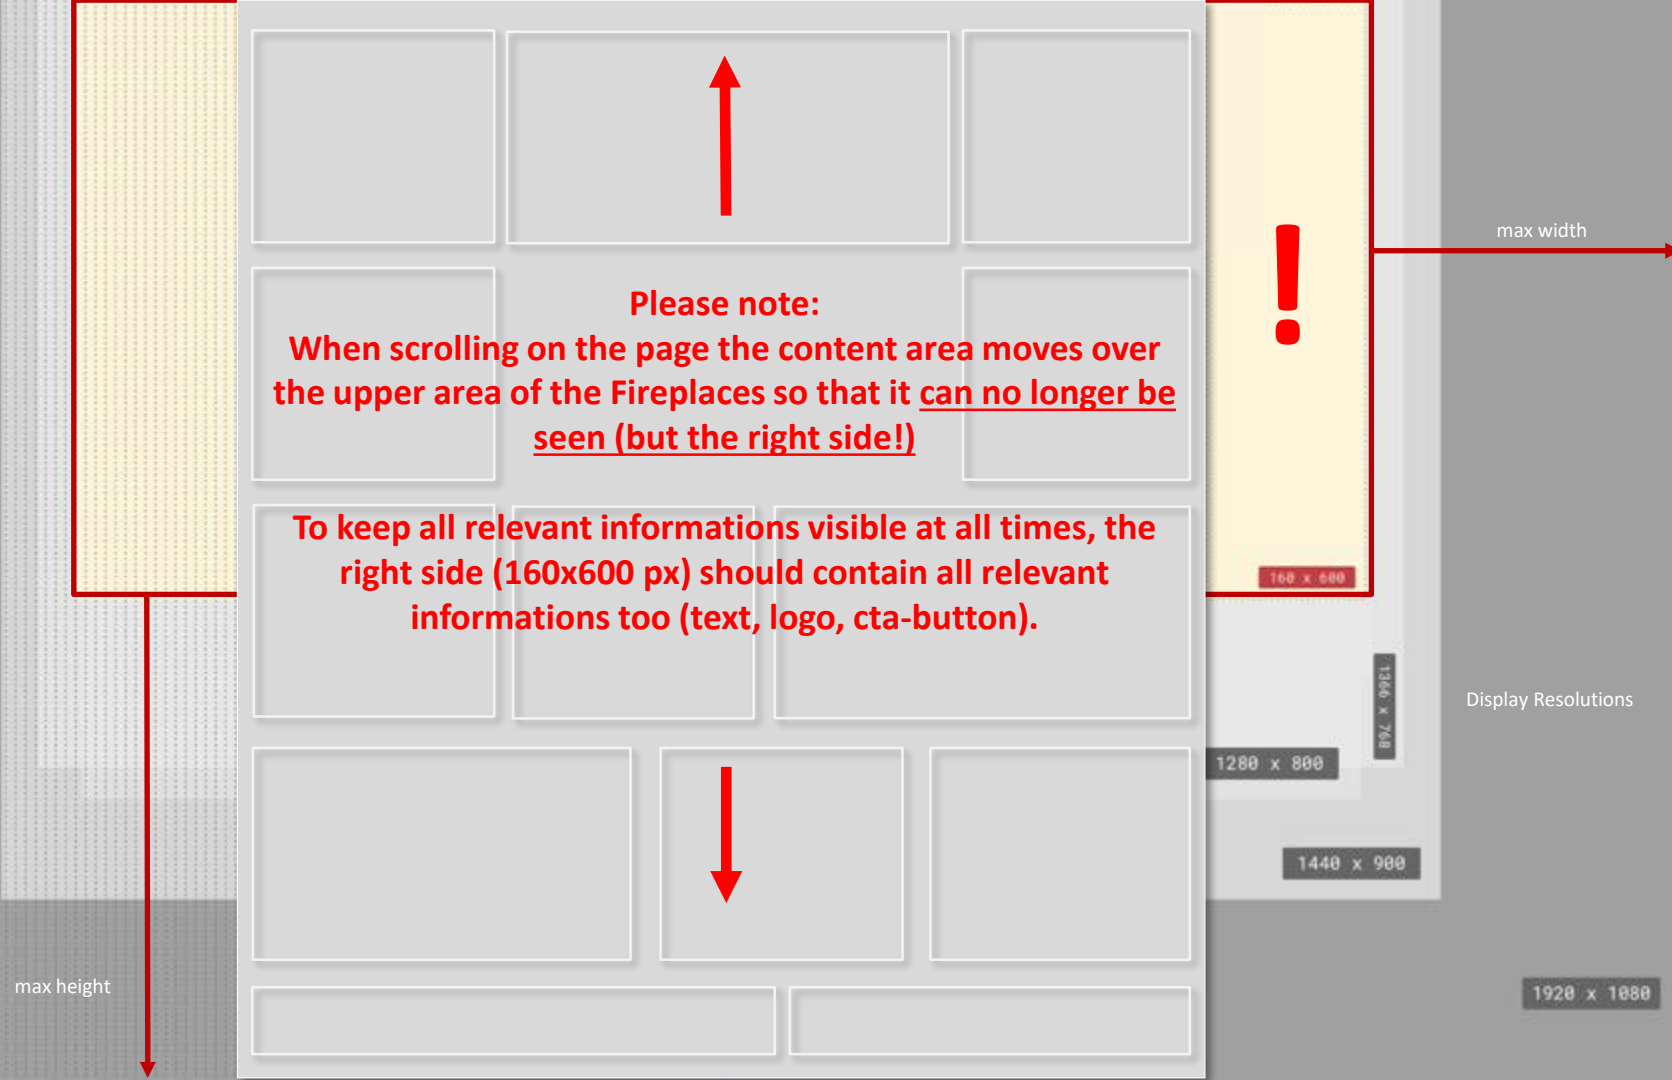

Visible Content Area
1290 x 600 px

970 x 250

content area 970 px width

160 x 600

max width

max height

1360 x 768

Display Resolutions

1280 x 800

1440 x 900

1920 x 1080

Please note:
When scrolling on the page the content area moves over the upper area of the Fireplaces so that it can no longer be seen (but the right side!)

To keep all relevant informations visible at all times, the right side (160x600 px) should contain all relevant informations too (text, logo, cta-button).